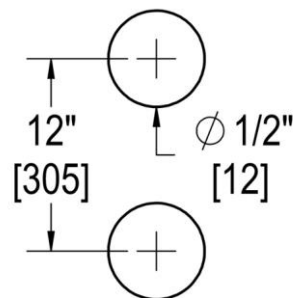

COUNTERPOINT WITH ROSETTES

12" C/C BACK-TO-BACK PULL

Product Code: L.46.114-12

portals

MATERIALS

Solid & tubular brass components, stainless steel fasteners, and clear polyurethane washers

FUNCTION DETAILS & PRODUCT NOTES

TEMPLATE & INSTALLATION NOTES

Item requires glass fabrication according to template above and should only be used with tempered safety glass.

Glass Thickness	1/4" [6 mm] to 1/2" [12 mm]
Hole Diameter	1/2" [12 mm]