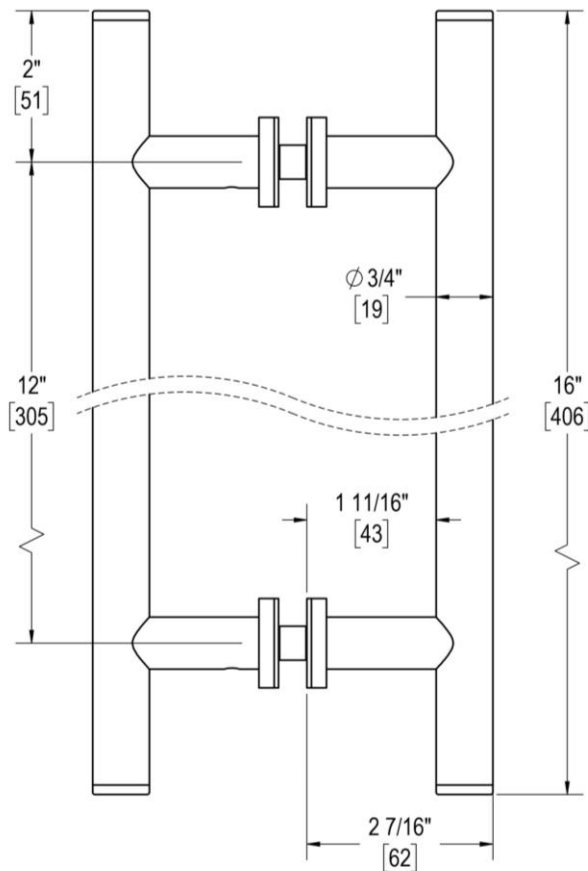

COUNTERPOINT WITH ROSETTES

12" C/C BACK-TO-BACK PULL

Product Code: L.46.114-12

portals

MATERIALS

Solid & tubular brass components, stainless steel fasteners, and clear polyurethane washers

FUNCTION DETAILS & PRODUCT NOTES

- Product design coordinates with other shower & bathroom hardware in the Counterpoint suite.
- Decorative rosettes provide additional design detail and cover any glass defects around the holes.

CARE & MAINTENANCE

TEMPLATE & INSTALLATION NOTES

Item requires glass fabrication according to template above and should only be used with tempered safety glass.

Glass Thickness	1/4" [6 mm] to 1/2" [12 mm]
Hole Diameter	1/2" [12 mm]