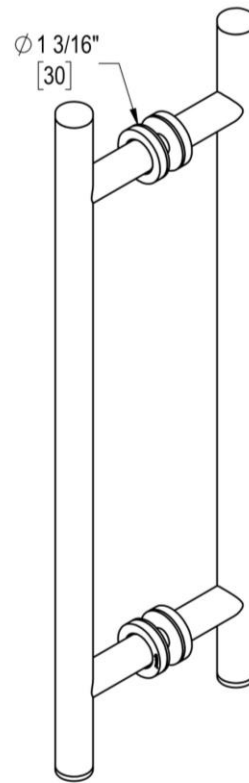

COUNTERPOINT WITH ROSETTES

12" C/C BACK-TO-BACK PULL

Product Code: L.46.114-12

portals

MATERIALS

Solid & tubular brass components, stainless steel fasteners, and clear polyurethane washers

FUNCTION DETAILS & PRODUCT NOTES

- Product design coordinates with other shower & bathroom hardware in the Counterpoint suite.
- Decorative rosettes provide additional design detail and cover any glass defects around the holes.

CARE & MAINTENANCE

TEMPLATE & INSTALLATION NOTES

Item requires glass fabrication according to template above and should only be used with tempered safety glass.

Glass Thickness	1/4" [6 mm] to 1/2" [12 mm]
Hole Diameter	1/2" [12 mm]